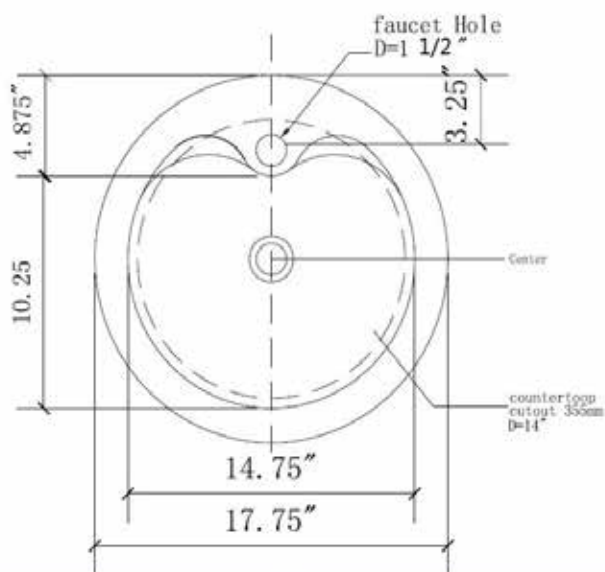

## VESSEL PORCELAIN SINK

MODEL: #3049

COLOR : WHITE

SHAPE : ROUND

OVERALL DIMENSION: 17.7" x 17.7" x 6.7" (450 x 450 x 170mm)

INNER DIMENSION: 15" x 11.4" x 5.3" (380 x 290 x 135mm)

### Product Diagram

### SINK CUTOUT ON VANITY TOP